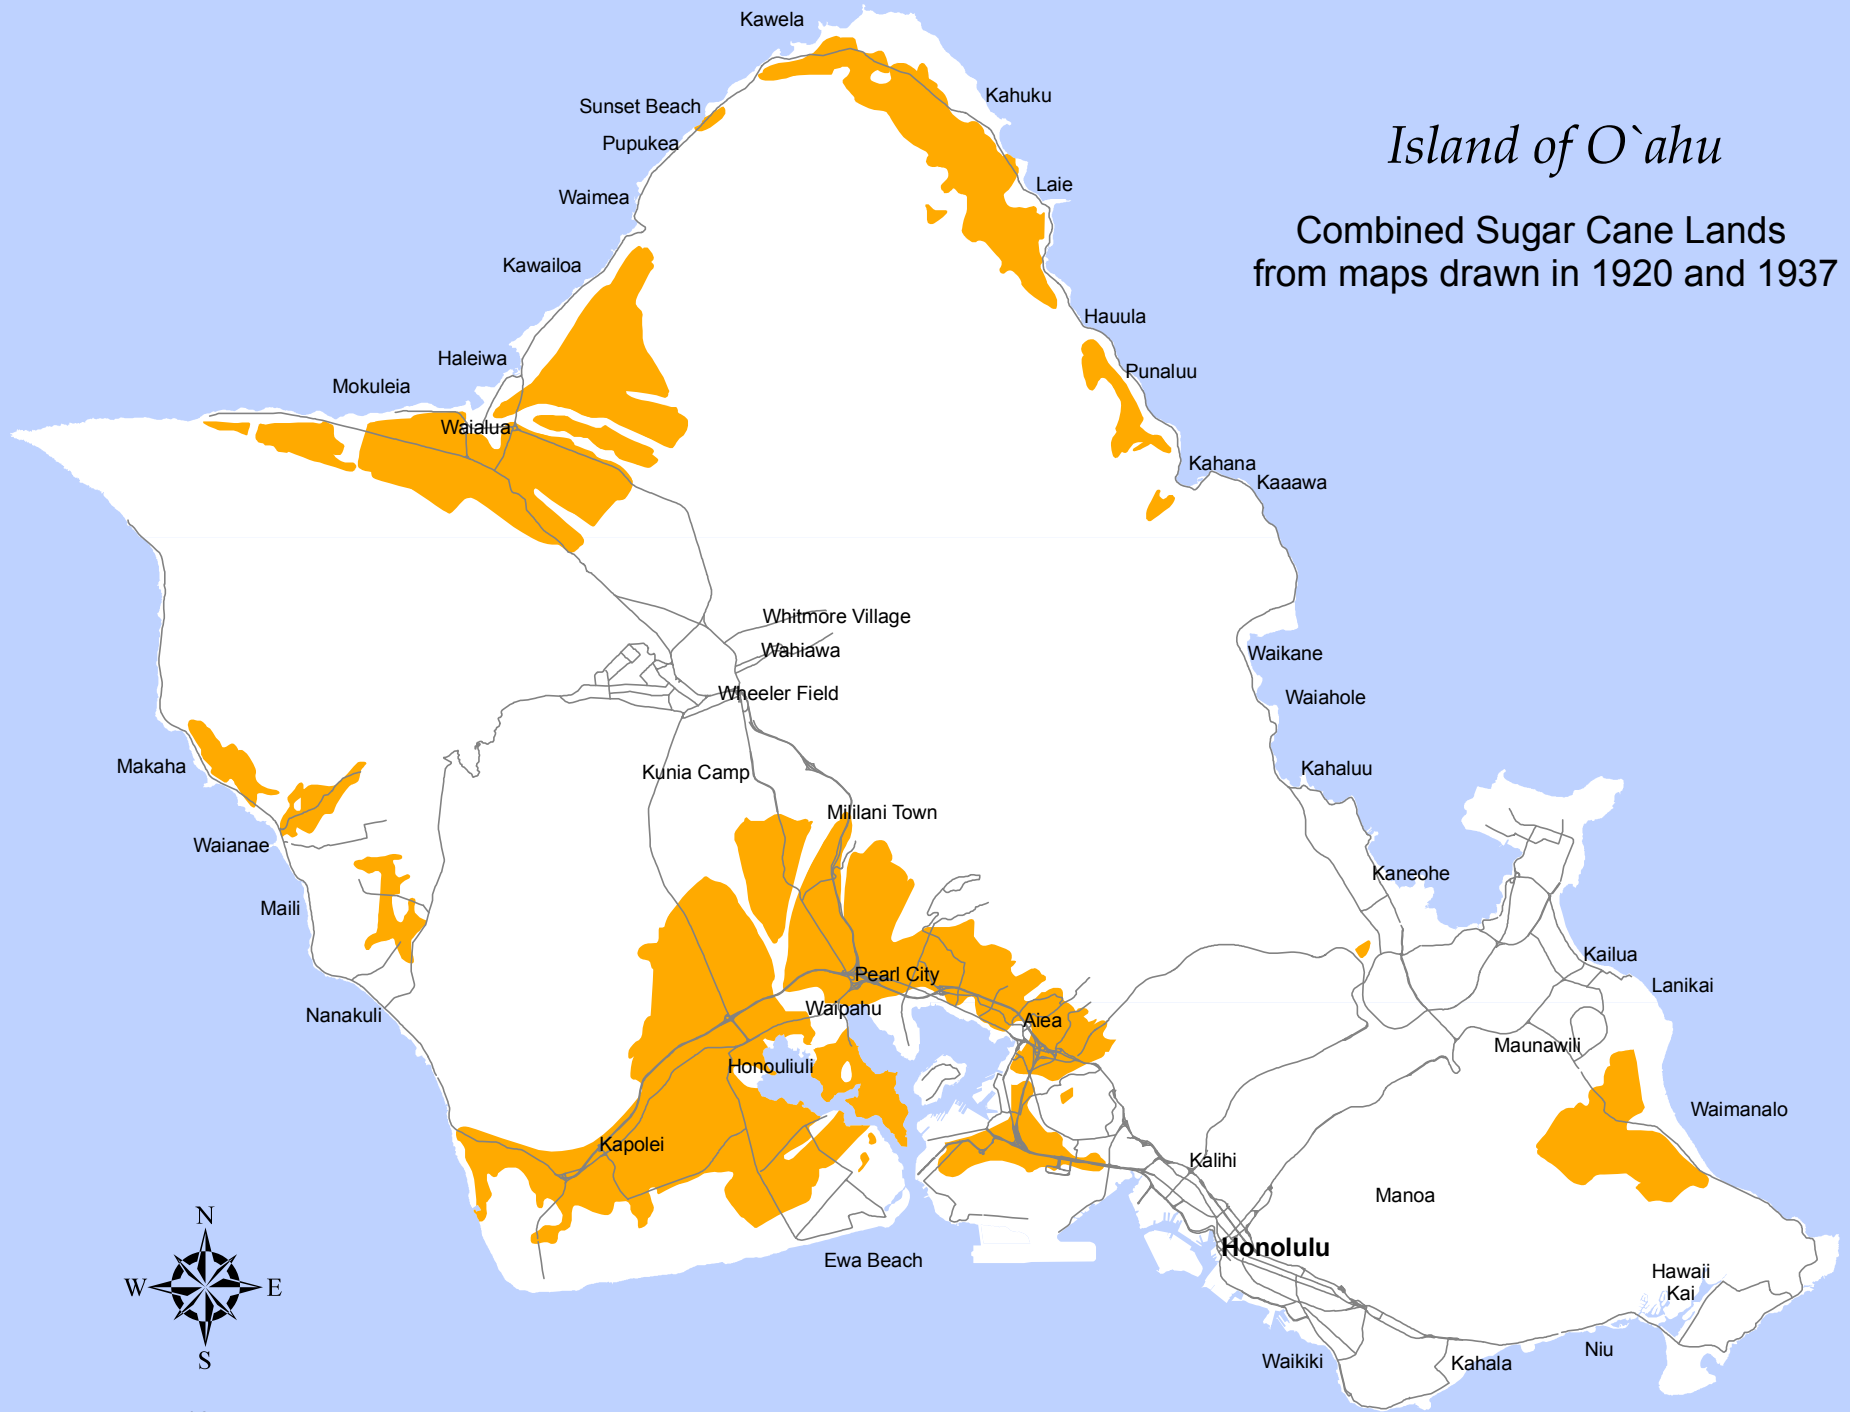

# *Hawaiian Islands*

Combined Sugar Cane Lands  
from maps drawn in 1920 and 1937

# Island of O`ahu

Combined Sugar Cane Lands  
from maps drawn in 1920 and 1937

10

Miles

# Island of Hawai`i

Combined Sugar Cane Lands  
from maps drawn in 1920 and 1937

20

Miles

# Island of Kaua`i

Combined Sugar Cane Lands  
from maps drawn in 1920 and 1937

10

Miles