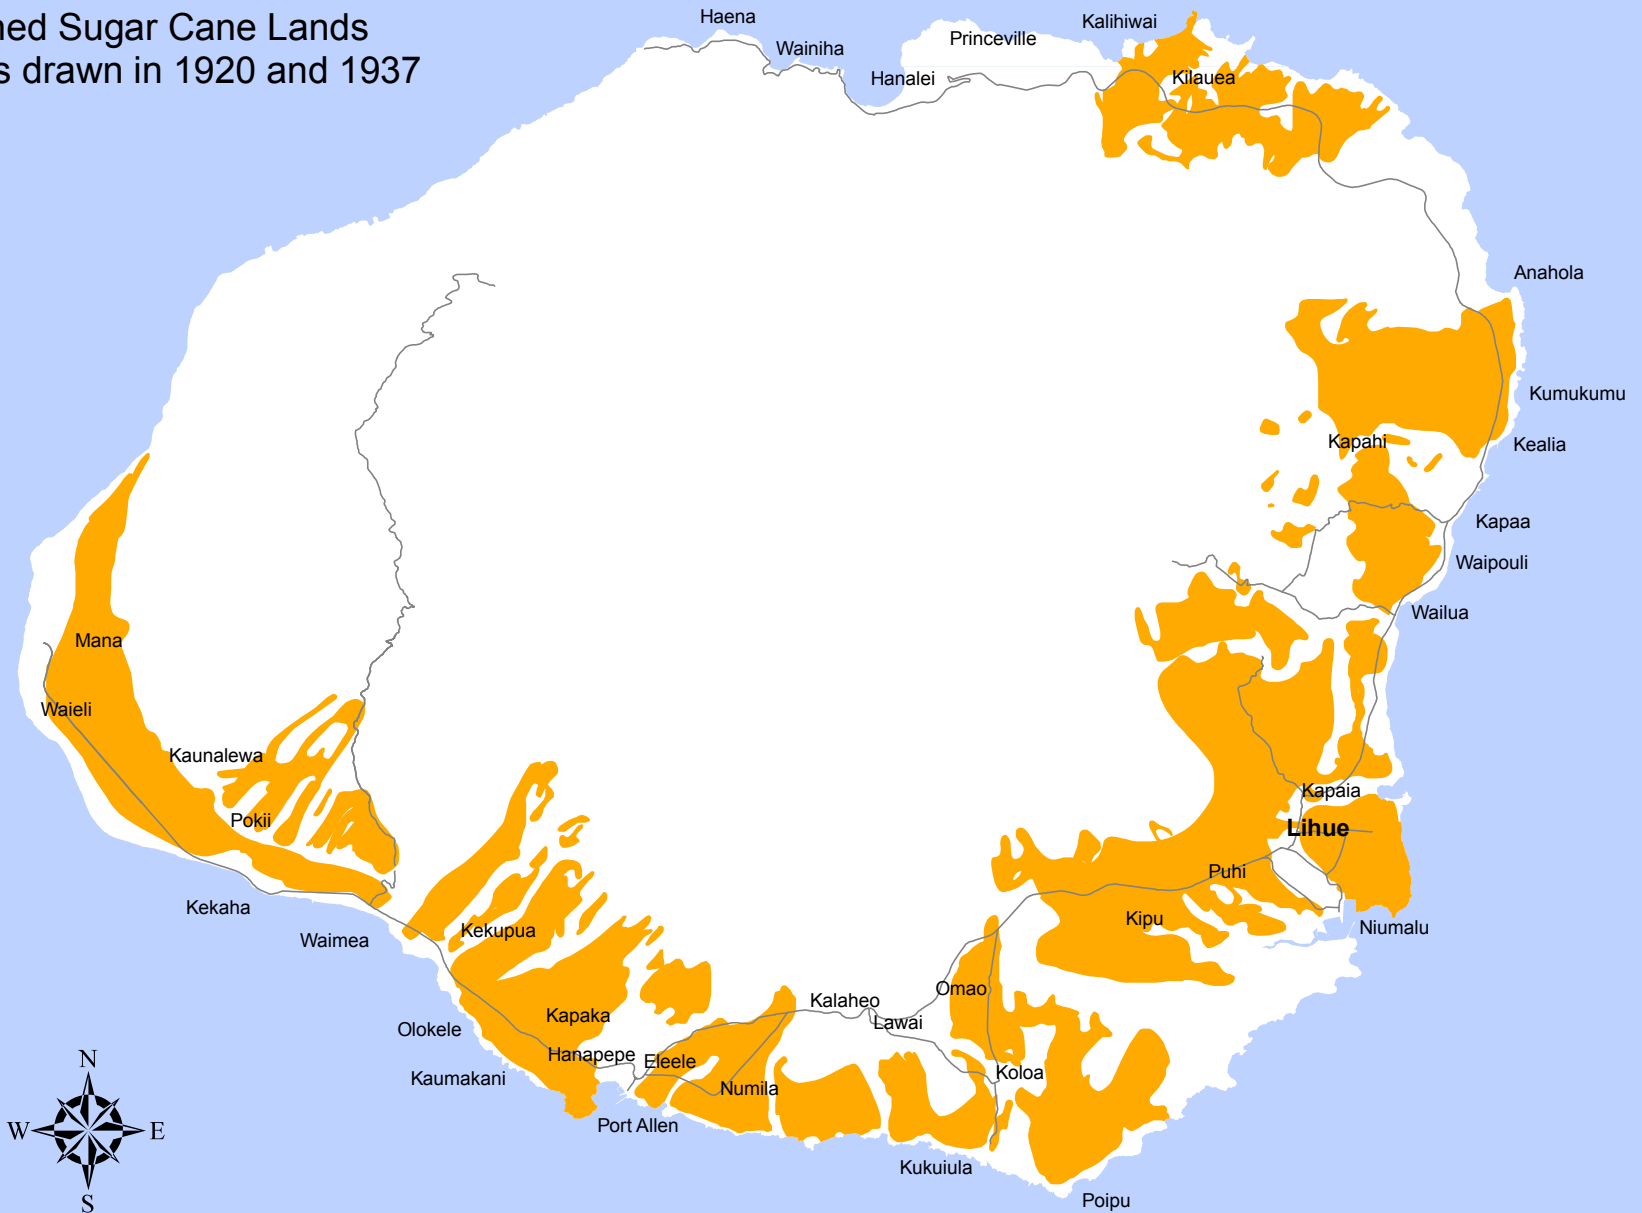

# Island of O`ahu

Combined Sugar Cane Lands  
from maps drawn in 1920 and 1937

10

Miles

# Island of Maui

Combined Sugar Cane Lands  
from maps drawn in 1920 and 1937

10

Miles

# Island of Hawai`i

Combined Sugar Cane Lands  
from maps drawn in 1920 and 1937

20

Miles

# Island of Kaua`i

Combined Sugar Cane Lands  
from maps drawn in 1920 and 1937

10

Miles